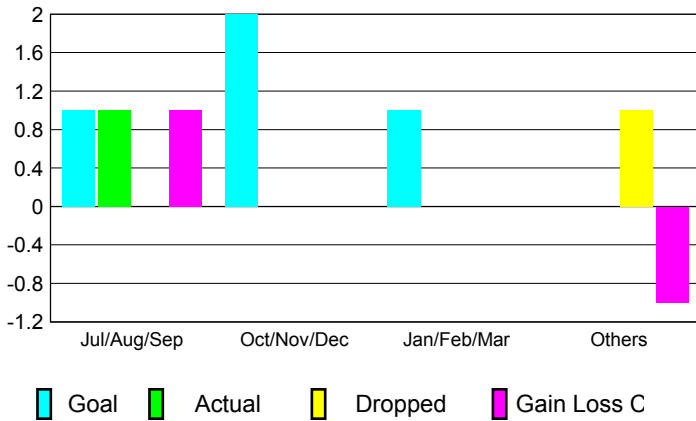

GMT: **Pedro Marrello**

Location: **ARGENTINA**

GMT CA: **3**

CLUBS

Month	New Club Goal	Actual New Clubs	Actual Dropped Clubs	Gain/Loss of Clubs
2012-2013				
Jul/Aug/Sep	1	1	0	1
Oct/Nov/Dec	2	0	0	0
Jan/Feb/Mar	1	0	0	0
Apr/May/June	0	0	1	-1
Totals	4	1	1	0

Club Results 2012-2013

Goal, New, Dropped, Gain/Loss

YTD Status Quo Clubs 2012-2013

Status Quo Clubs Compared to Status Quo Members

Club Gain/Loss 2012-2013

MEMBERSHIP

Month	Net Memb Goal	Actual New Memb	Actual Dropped Memb	Gain/Loss of Memb
2012-2013				
Jul/Aug/Sep	30	71	43	28
Oct/Nov/Dec	90	45	58	-13
Jan/Feb/Mar	40	26	41	-15
Apr/May/June	25	55	55	0
Totals	185	197	197	0