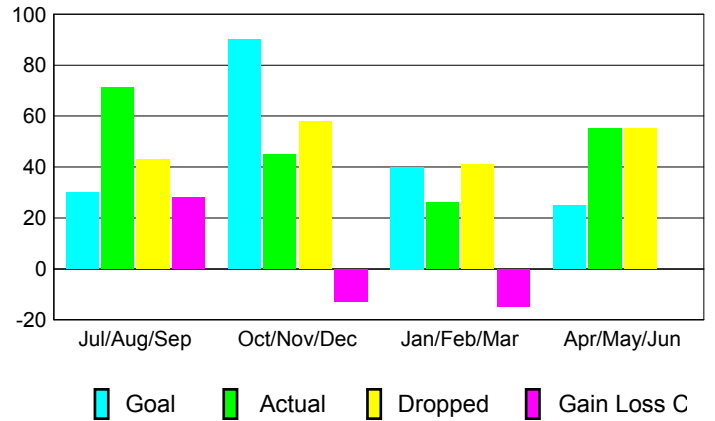

GMT: **Pedro Marrello**

Location: **ARGENTINA**

GMT CA: **3**

CLUBS

Month	New Club Goal	Actual New Clubs	Actual Dropped Clubs	Gain/Loss of Clubs
2012-2013				
Jul/Aug/Sep	1	1	0	1
Oct/Nov/Dec	2	0	0	0
Jan/Feb/Mar	1	0	0	0
Apr/May/June	0	0	1	-1
Totals	4	1	1	0

Club Results 2012-2013

Goal, New, Dropped, Gain/Loss

YTD Status Quo Clubs 2012-2013

Status Quo Clubs Compared to Status Quo Members

Club Gain/Loss 2012-2013

MEMBERSHIP

Month	Net Memb Goal	Actual New Memb	Actual Dropped Memb	Gain/Loss of Memb
2012-2013				
Jul/Aug/Sep	30	71	43	28
Oct/Nov/Dec	90	45	58	-13
Jan/Feb/Mar	40	26	41	-15
Apr/May/June	25	55	55	0
Totals	185	197	197	0

Membership Results 2012-2013

Goal, New, Dropped, Gain/Loss

Gender Comparison 2012-2013

Membership Gain/Loss 2012-2013