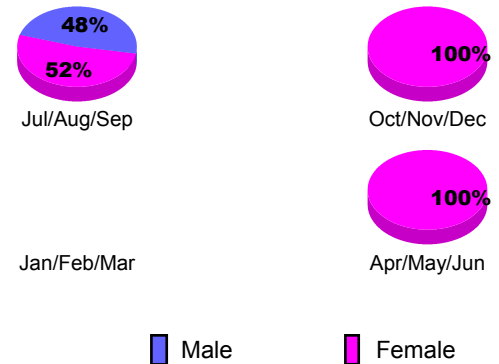

Club Results 2012-2013

Goal, New, Dropped, Gain/Loss

YTD Status Quo Clubs 2012-2013

Status Quo Clubs Compared to Status Quo Members

Club Gain/Loss 2012-2013

MEMBERSHIP

Month	Net Memb Goal	Actual New Memb	Actual Dropped Memb	Gain/Loss of Memb
2012-2013				
Jul/Aug/Sep	30	71	43	28
Oct/Nov/Dec	90	45	58	-13
Jan/Feb/Mar	40	26	41	-15
Apr/May/June	25	55	55	0
Totals	185	197	197	0

Membership Results 2012-2013

Goal, New, Dropped, Gain/Loss

Gender Comparison 2012-2013

Membership Gain/Loss 2012-2013